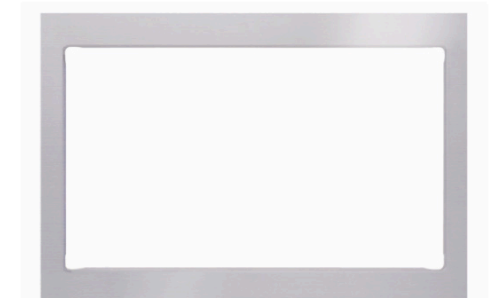

Panasonic microwave and trim kit